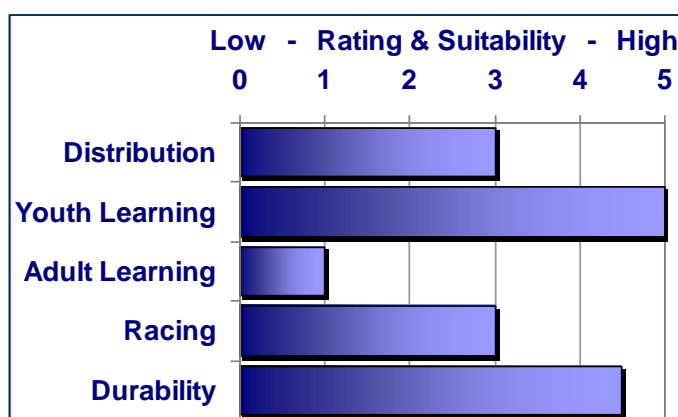

World Sailing Learn to sail Boat Topaz Taz Race

The Topaz TAZ Class is the ideal introduction for young children to sailing. The TAZ is suitable for one or two children and for a pupil and instructor.

Technical Details:

Length – m	2.95
Beam – m	1.20
Hull weight - kg	40
Mainsail area – m ²	4.39
Jib area – m ²	1.00
Spinnaker area -m ²	n/a
Stayed rig	No
Trapeze	No
Hull construction	Rotomoulded Polyethylene
Safety features	Sealed mast, flotation in head of sail
Maximum Load	
Safety assessment	Conforms to EU Recreational Craft Directive 94/25/EC as amended by Directive 2003/33/EC